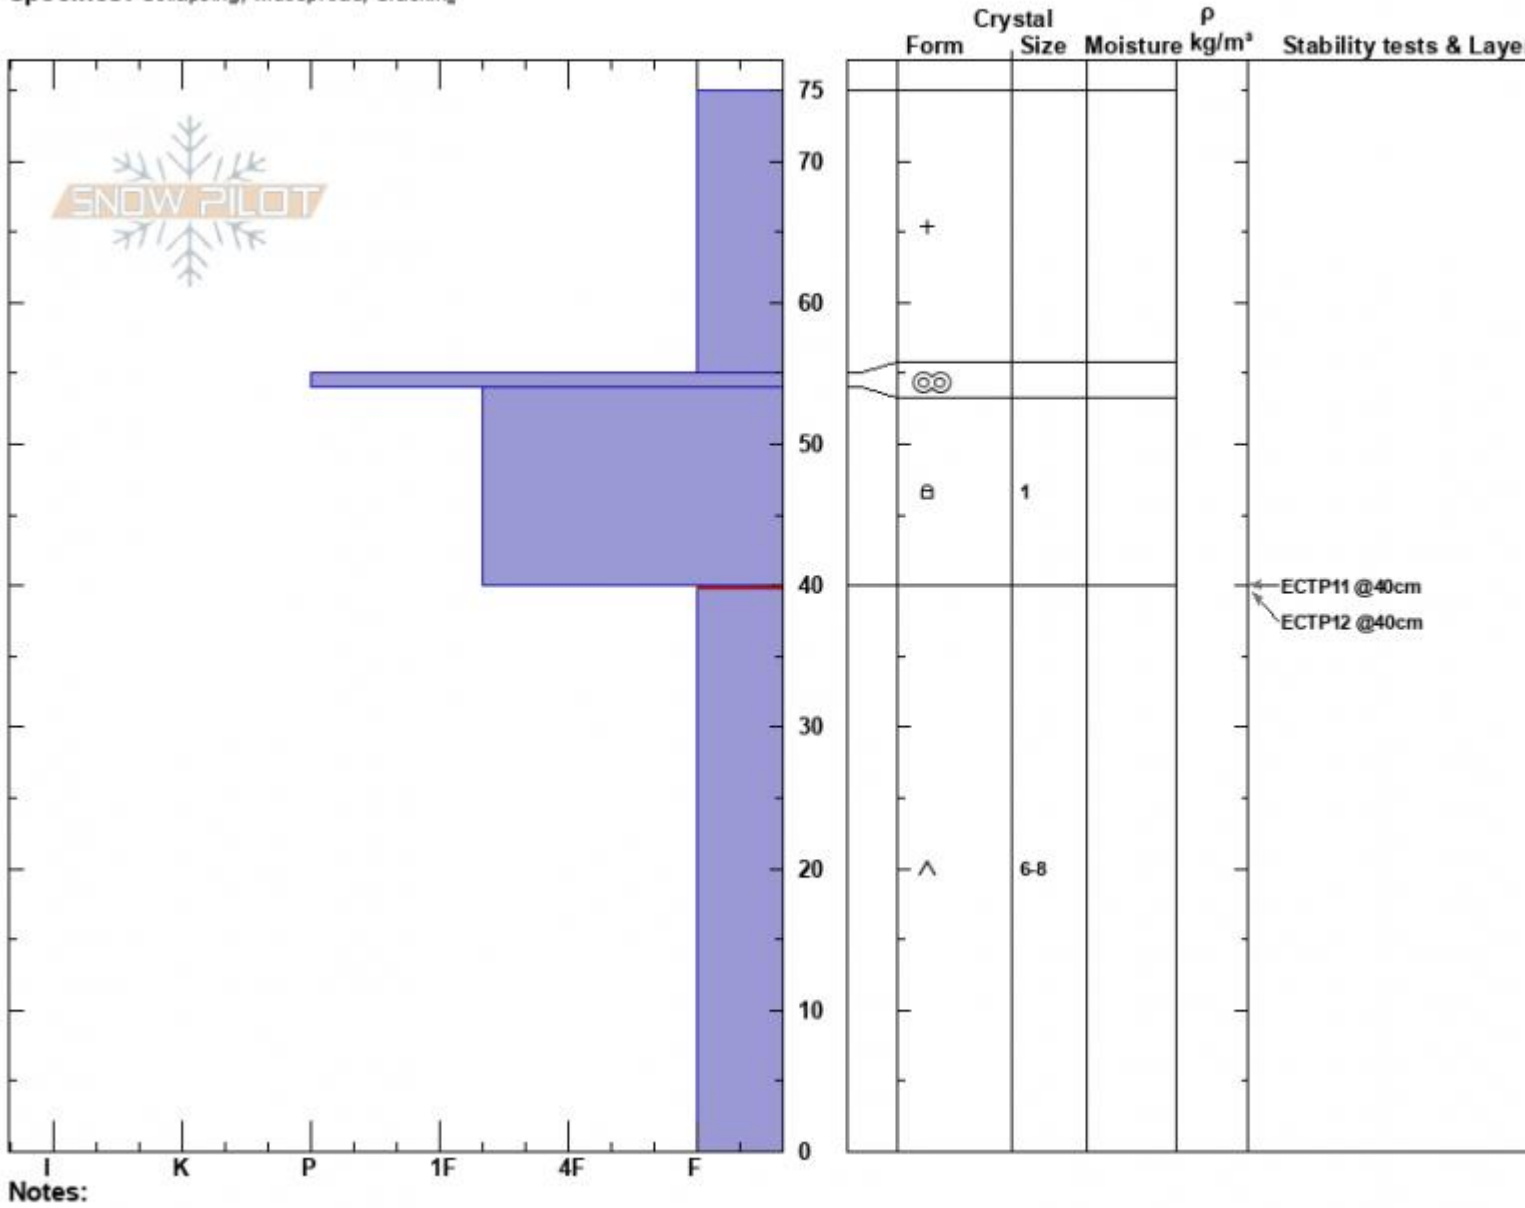

Skillet  
 Madison Range-S  
 MT  
 Elevation: 8900 ft  
 Aspect: 120°  
 Specifics: Collapsing, widespread, Cracking

Dave Zinn  
 02/05/2024 - 12:00pm  
 Co-ord: 44.97246N, -111.09705W  
 Slope Angle: 30°  
 Wind Loading: no

Stability: Very Poor  
 Air Temperature:  
 Sky Cover: OVC  
 Precipitation: NO  
 Wind: S Moderate

HS:75  
 PF:70  
 Layer Notes:  
 40-0cm: Problematic layer

Advisory Region  
 Southern Madison  
 Longitude  
 -111.10W  
 Latitude  
 44.96N

**Avalanche Details:** [Widespread Collapsing and Shooting Cracks at Bacon Rind](#)  
 Southern Madison, 2024-02-05