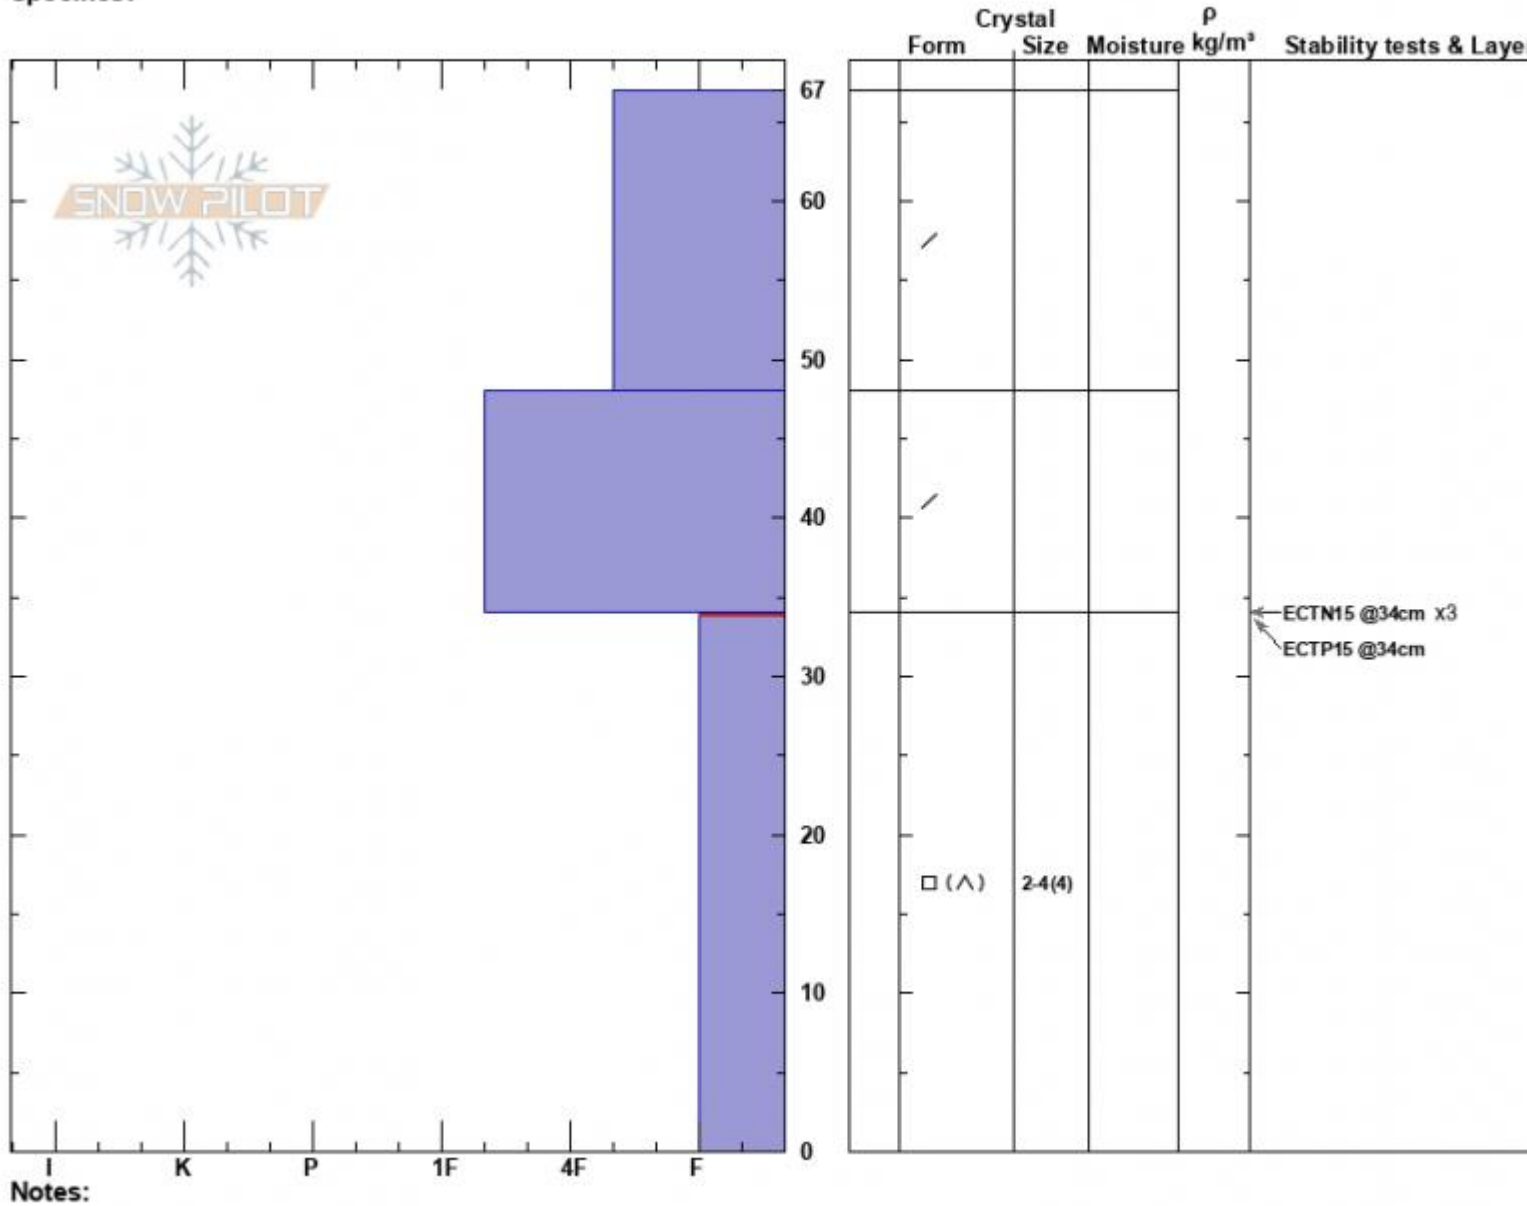

Miller Ridge  
 Beartooths  
 MT  
 Elevation: 9700 ft  
 Aspect: 66°  
 Specifics:

Zach Peterson  
 12/21/2023 - 11:00am  
 Co-ord: 45.03583N, -109.95306W  
 Slope Angle: 25°  
 Wind Loading: no

Stability: Fair  
 Air Temperature:  
 Sky Cover: OVC  
 Precipitation: S-1  
 Wind:

HS:67  
 Layer Notes:  
 34-0cm: Problematic layer

Advisory Region  
 Cooke City  
 Longitude  
 -109.97W  
 Latitude  
 45.04N  
 Cooke City, 2023-12-21